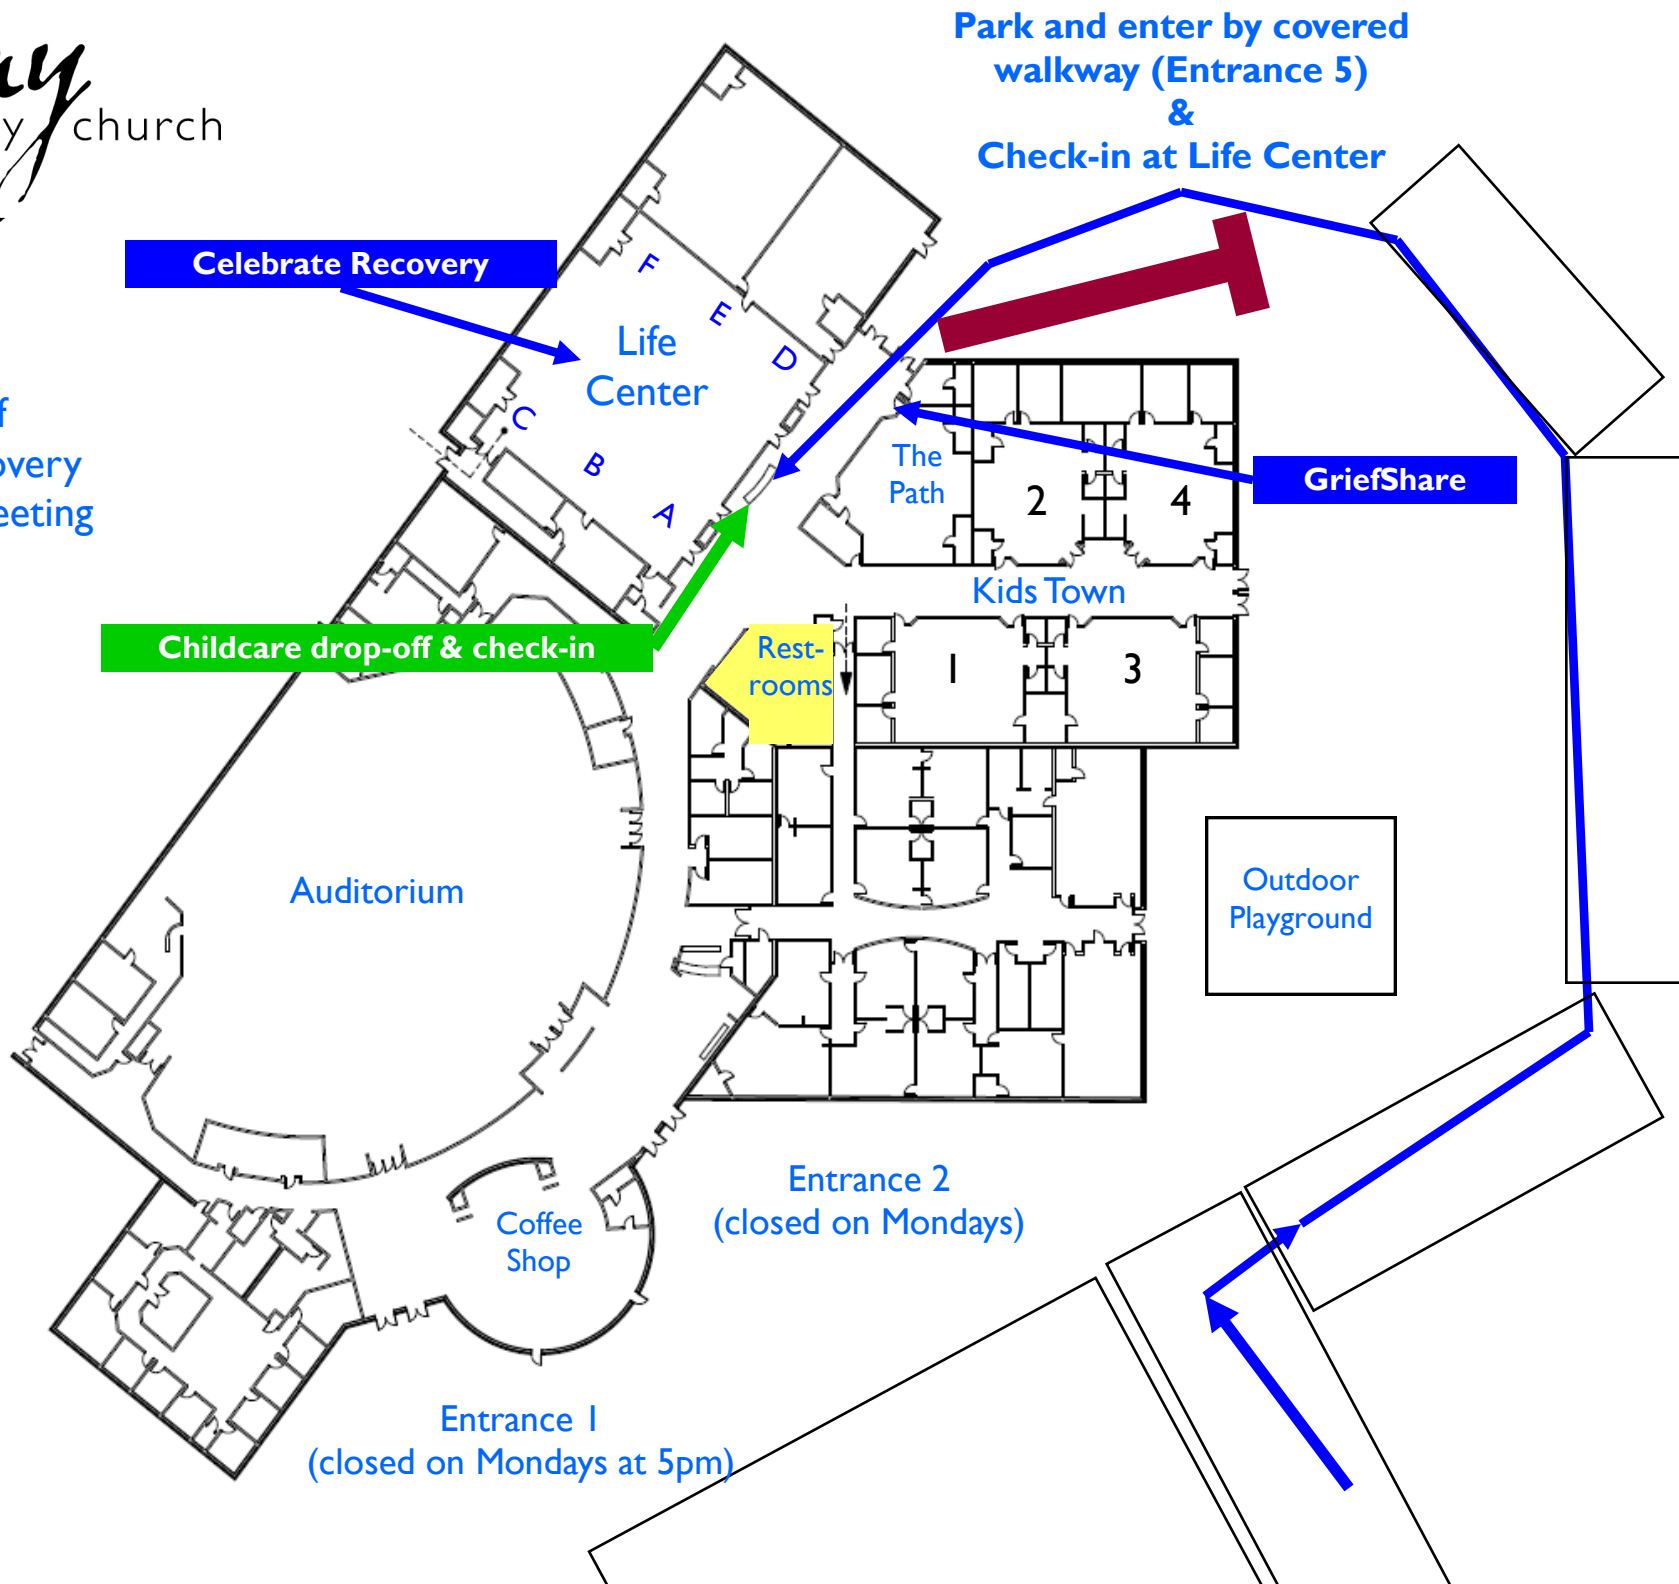

Location of Celebrate Recovery Large Group Meeting & Meal

Celebrate Recovery

Life Center

Park and enter by covered walkway (Entrance 5) & Check-in at Life Center

GriefShare

The Path

Kids Town

Rest-rooms

Auditorium

Coffee Shop

Outdoor Playground

Entrance 2 (closed on Mondays)

Entrance 1 (closed on Mondays at 5pm)

Childcare drop-off & check-in